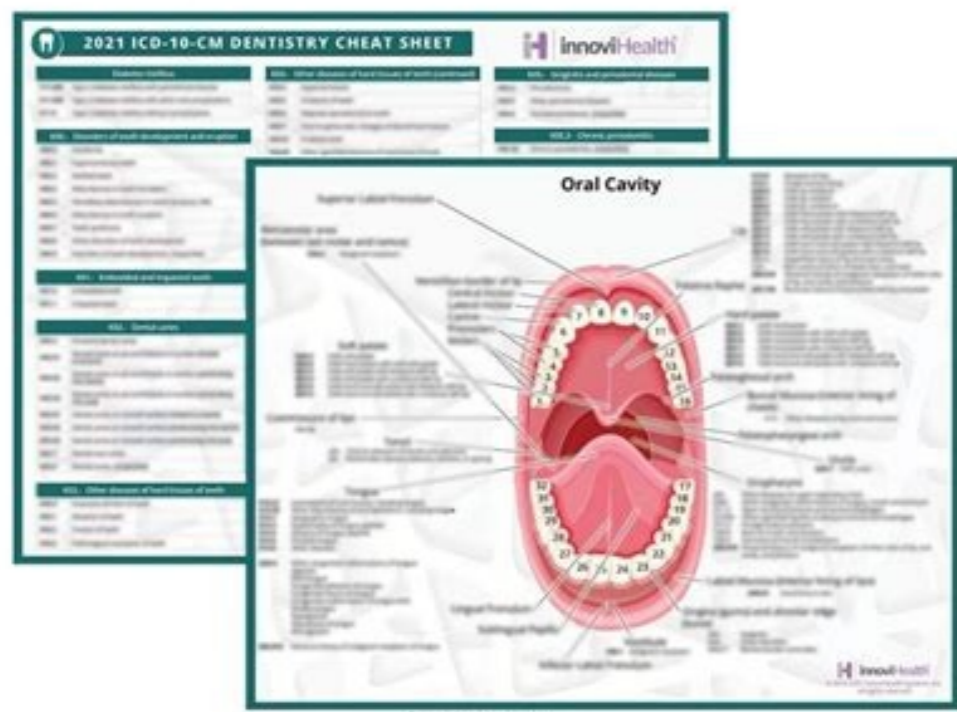

Nemeth code reference sheet for basic mathematics. Nys common core reference sheet for mathematics.